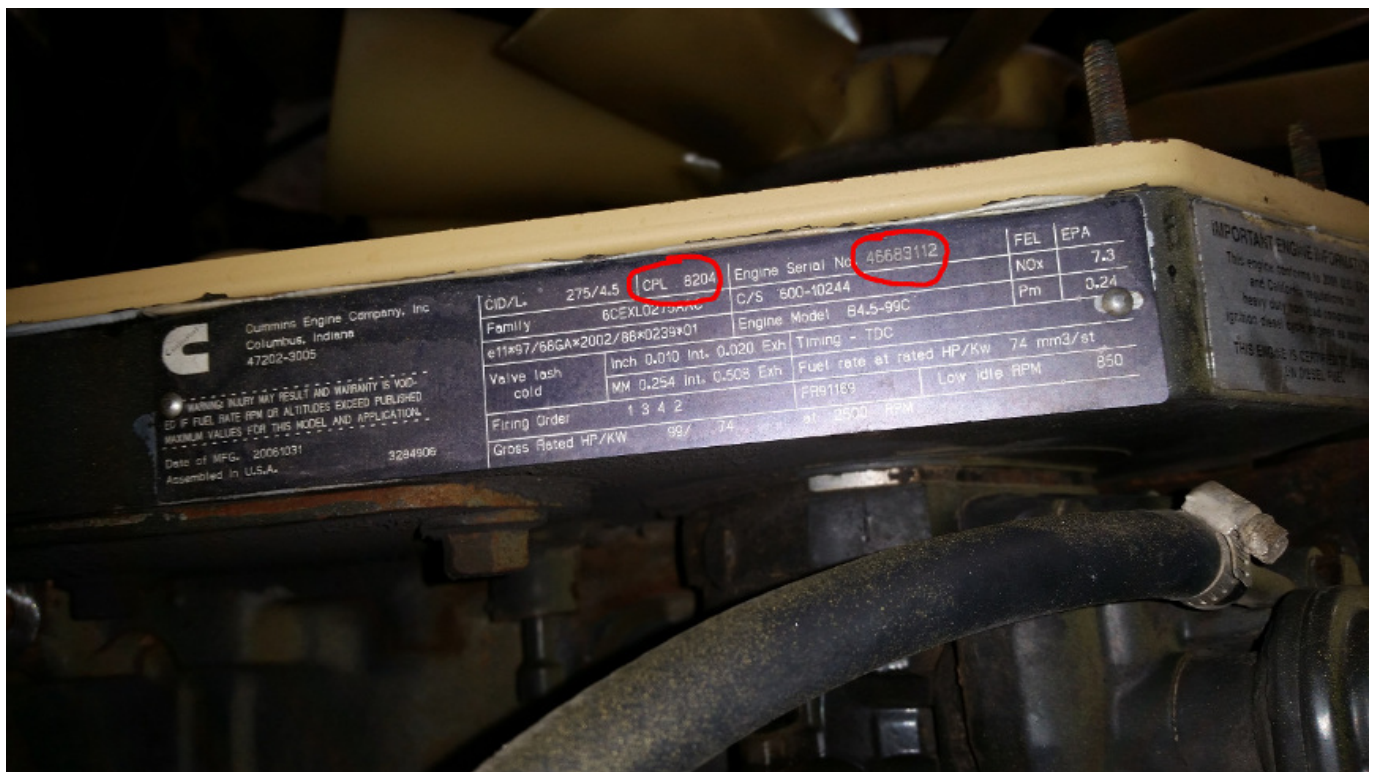

# Free Download

[Cummins Engine Serial Number Decoder](#)

[Cummins Engine Serial Number Decoder](#)

---

**Free Download**

---

Cummins is pleased to announce the release of the QuickServe Online Mobile ... Just enter an engine serial number, and the information is at your fingertips, .... Real quick, does anyone know where the engine serial number is located on the block etc. climbed around on top for a sec and only found a .... The esn engine serial number is in the upper right corner. ... 03 07 dodge ram 3500 cummins diesel 5.9l vin 8th c mt 4x2 engine motor warranty. ... Engine serial number esn 44675501. ... can anyone decode this vin number for me thanks .... Cummins engine data plate and serial number location guide. Diesel Parts Direct is your One Stop Cummins Shop! Buy online now!. I am trying to look up engine information on a boat I am considering ... but I can't seem to make the lookup feature on the Cummins website.. Once you enter your Cummins engine serial number, you will have access to the: · Engine Dataplate information · Parts Catalog for your .... It's crucial to know where to find Cummins engine serial numbers when you need parts and repairs. Learn how to find this information!. Engine Dataplate cummins diesel engine data plate. The engine dataplates show specific information about your engine. The engine serial number (1) and .... Cummins recon engine information is vague as all get out. No parts, nothing. Your better off going with the trucks original engine serial number.. Cummins engines are found in nearly every type of vehicle and equipment on Earth. Familiarizing yourself with your Cummins Engine Serial Number (ESN) can .... With your engine serial number, this can be obtained from the Chassis ... to find Quick Serve <https://quickserve.cummins.com/info/index.html>.. In general, Cummins engine serial numbers consist of eight digits, e.g. 79012323. If you have a hard copy of an Owners Manual or an .... Cummins ESN should be 8 numbers long...starting with a "5" I believe. ... I have some engine serial numbers in my computer at work from 94 to .... How to find the serial number on your Cat, Cummins, Detroit Diesel, and Navistar engine. Learn why serial numbers are crucial in ordering engine parts. ... Depending on your vehicle, you can always use our VIN Decoder Resource Guide.. Locate the eight-digit serial number on your Cummins engine; it is printed on a dataplate affixed to the engine. The exact location of the dataplate varies .... The 1st engine is a Big Cam 4 and is supposed to be a 400. The serial number for it is 30181007. The second one is a big cam 3 and is .... Ram - All Topics - Cummins Engine Number Decoding - Anyone know how to tell ... I have a 4BT3.9-C CPL-0730 Series-382 Serial # 44950711.. 9 diesel engine. The engine ID tag is missing off the valve cover so I have no engine information or engine serial number. How can I obtain this .... How to find and identify the serial number on your Cummins engine. Learn why serial numbers are crucial in ordering engine parts.. Cummins engine also involves the engine serial number at a data plate, and moreover, the data plate can also be as unique places that are at ... 3419e47f14